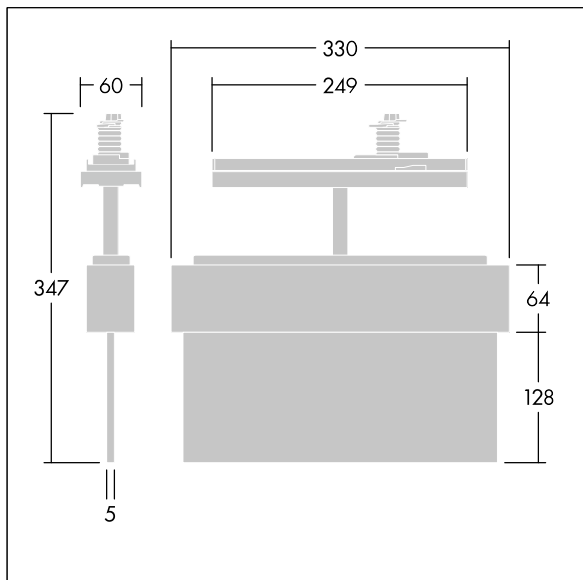

TLG_VOB2_M_115_CONTUS.wmf

All values marked with an * are rated values. Unless stated otherwise, the values apply to an ambient temperature of 25°C.

Thorn Lighting is constantly developing and improving its products. The right is reserved to change specifications without prior notification or public announcement.
© Thorn Lighting