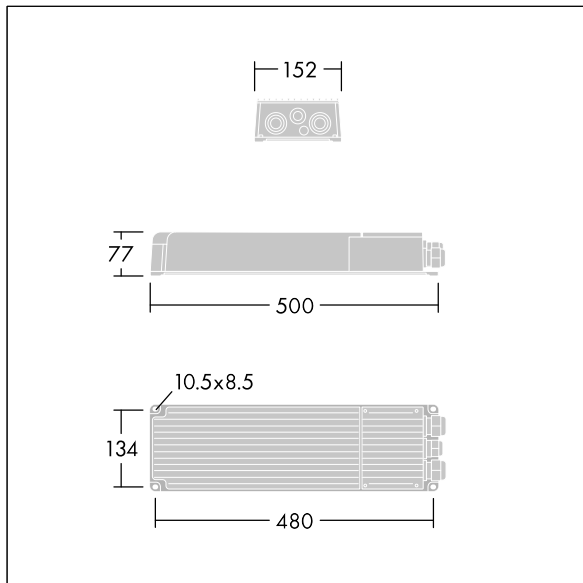

Altis Gen5

THORN

96688776 ALG5 GB LE 2100W 1.25A 550V 3CH DA

IP66 IK08     Ta45

Altis Gen5

Class I, DALI 2 programmable gearbox, with 3 independent output channels and IP66 enclosure, for TV broadcasting applications. Suitable for dedicated 432 / 456 / 480 / 504 LED Altis floodlight, to be installed remotely up to 200m from the floodlight. Nominal input voltage: 200-440, output current 1250mA with DALI 2 configurable single-channel, IEEE 1789 flicker recommended practice compliant suitable for super slow motion camera filming, surge level 10kV for both common mode and differential.

Connection from mains via terminal blocks. Mains supply must be fused according to local safety regulations.

Weight: 5.6 kg.

TLG_ALG5_F_GB_LE_2100W.jpg

TLG_ALG5_M_GB_LE_2100W.wmf

All values marked with an * are rated values. Unless stated otherwise, the values apply to an ambient temperature of 25°C.