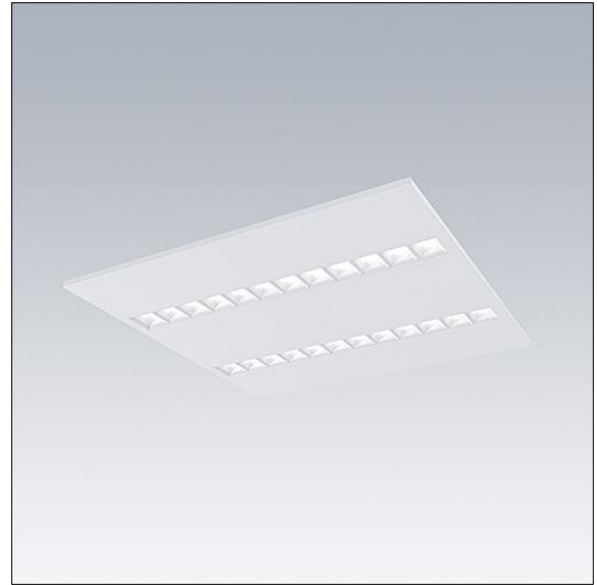

Omega Moduline

96637028 OMEGA M 3300-840 HF WHG Q675

THORN

Omega Moduline

A sustainable LED panel utilising replaceable modular linear LED light sources and driver for office and education applications. Each complete LED module can be easily replaced tool-free and offers a simple click-in mechanism, this allows a change of LED modules at end of life or the change of colour temperature or colour rendering if desired. A combination of deep cells with primary lenses provides high quality lighting with even light distribution and efficient glare control at very high brightness of the LED modules. Electronic, fixed output control gear. Class II electrical, IP20, Impact strength: IK03. Body: white mild sheet steel. LED module reflector finished in white. Suitable for recessed lay in grid ceilings as standard and when combined with additional accessories will allow installation in concealed ceilings, plasterboard ceilings, surface-mounted and suspended. All accessories need to be ordered separately. Rated median useful life: L90 50000 h at 25 °C. Colour Rendering Index min.: 80 Complete with 4000K LED.

Dimensions: 672 x 672 x 33 mm
Luminaire input power: 21.9 W
Luminaire luminous flux: 3200 lm
Luminaire efficacy: 146 lm/W
Weight: 3.06 kg

TLG_OMGM_F_600X600.jpg

TLG_OMGM_M_675X675.wmf

This product contains a light source of energy efficiency class D.