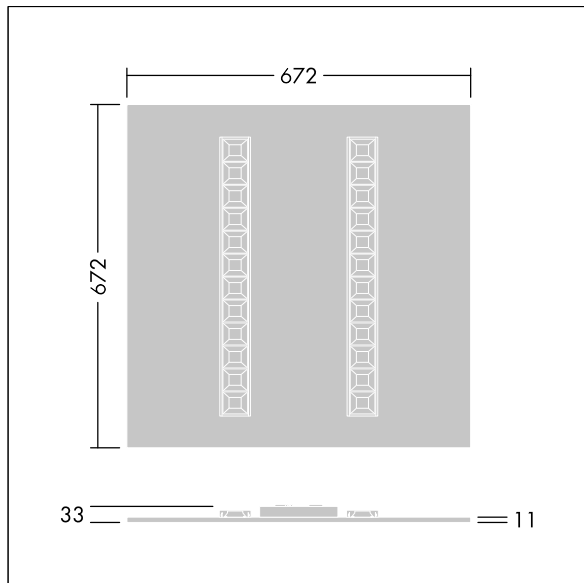

Omega Moduline

96637028 OMEGA M 3300-840 HF WHG Q675

THORN

Omega Moduline

A sustainable LED panel utilising replaceable modular linear LED light sources and driver for office and education applications. Each complete LED module can be easily replaced tool-free and offers a simple click-in mechanism, this allows a change of LED modules at end of life or the change of colour temperature or colour rendering if desired. A combination of deep cells with primary lenses provides high quality lighting with even light distribution and efficient glare control at very high brightness of the LED modules. Electronic, fixed output control gear. Class II electrical, IP20, Impact strength: IK03. Body: white mild sheet steel. LED module reflector finished in white. Suitable for recessed lay in grid ceilings as standard and when combined with additional accessories will allow installation in concealed ceilings, plasterboard ceilings, surface-mounted and suspended. All accessories need to be ordered separately. Rated median useful life: L90 50000 h at 25 °C. Colour Rendering Index min.: 80 Complete with 4000K LED.

Dimensions: 672 x 672 x 33 mm
Luminaire input power: 21.9 W
Luminaire luminous flux: 3200 lm
Luminaire efficacy: 146 lm/W
Weight: 3.06 kg

TLG_OMGM_F_600X600.jpg

TLG_OMGM_M_675X675.wmf

This product contains a light source of energy efficiency class D.