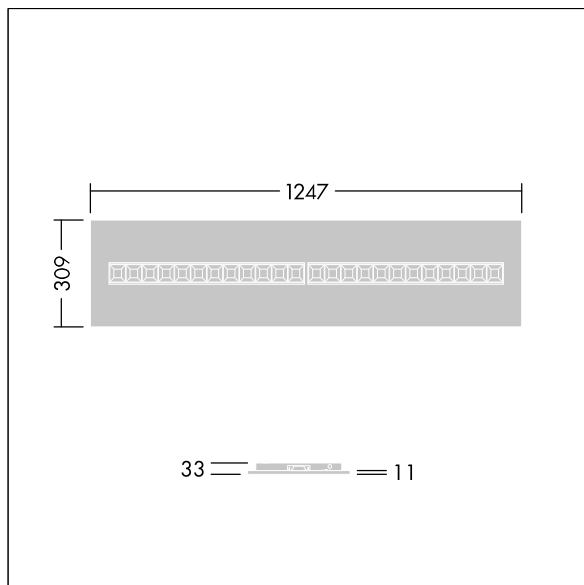

Omega Moduline

96637029 OMEGA M 3300-840 HF WHG 3X12D

THORN

Omega Moduline

A sustainable LED panel utilising replaceable modular linear LED light sources and driver for office and education applications. Each complete LED module can be easily replaced tool-free and offers a simple click-in mechanism, this allows a change of LED modules at end of life or the change of colour temperature or colour rendering if desired. A combination of deep cells with primary lenses provides high quality lighting with even light distribution and efficient glare control at very high brightness of the LED modules. Electronic, fixed output control gear. Class II electrical, IP20, Impact strength: IK03. Body: white mild sheet steel. LED module reflector finished in white. Suitable for recessed lay in grid ceilings as standard and when combined with additional accessories will allow installation in concealed ceilings, plasterboard ceilings, surface-mounted and suspended. All accessories need to be ordered separately. Rated median useful life: L90 50000 h at 25 °C. Colour Rendering Index min.: 80 Complete with 4000K LED.

Dimensions: 1247 x 309 x 33 mm
Luminaire input power: 21.9 W
Luminaire luminous flux: 3200 lm
Luminaire efficacy: 146 lm/W
Weight: 1.85 kg

TLG_OMGM_F_1200X300.jpg

TLG_OMGM_M_312X1250.wmf

This product contains a light source of energy efficiency class D.