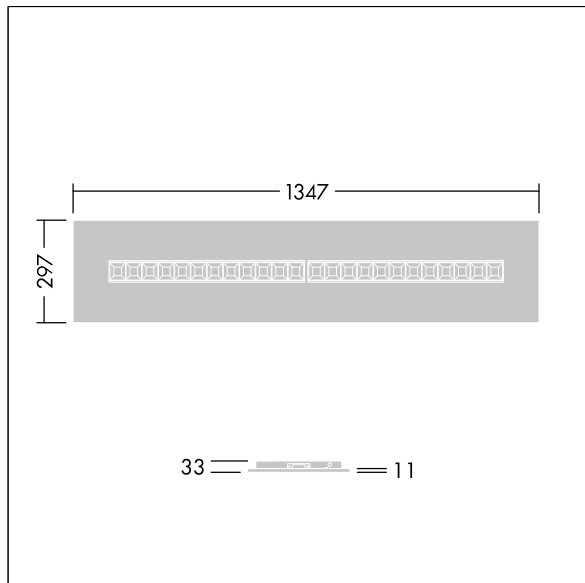

# Omega Moduline

96637030 OMEGA M 3300-840 HF WHG 3X12F

THORN

## Omega Moduline

A sustainable LED panel utilising replaceable modular linear LED light sources and driver for office and education applications. Each complete LED module can be easily replaced tool-free and offers a simple click-in mechanism, this allows a change of LED modules at end of life or the change of colour temperature or colour rendering if desired. A combination of deep cells with primary lenses provides high quality lighting with even light distribution and efficient glare control at very high brightness of the LED modules. Electronic, fixed output control gear. Class II electrical, IP20, Impact strength: IK03. Body: white mild sheet steel. LED module reflector finished in white. Suitable for recessed lay in grid ceilings as standard and when combined with additional accessories will allow installation in concealed ceilings, plasterboard ceilings, surface-mounted and suspended. All accessories need to be ordered separately. Rated median useful life: L90 50000 h at 25 °C. Colour Rendering Index min.: 80 Complete with 4000K LED.

TLG\_OMGM\_F\_1200X300.jpg

Dimensions: 1347 x 297 x 33 mm  
Luminaire input power: 21.9 W  
Luminaire luminous flux: 3200 lm  
Luminaire efficacy: 146 lm/W  
Weight: 1.92 kg

TLG\_OMGM\_M\_300X1350.wmf

This product contains a light source of energy efficiency class D.