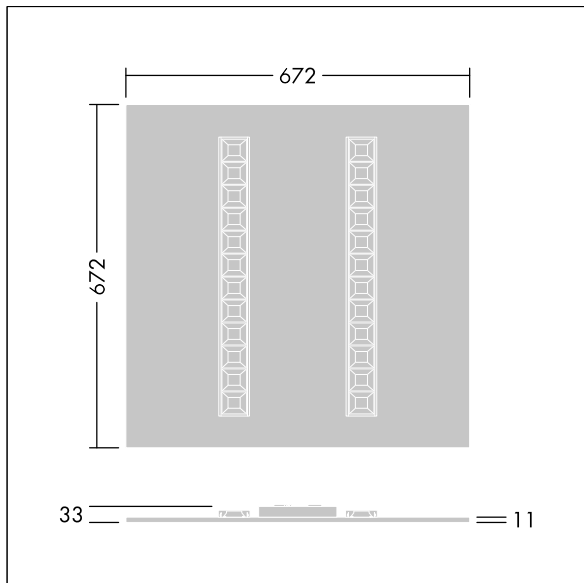

Omega Moduline

96637031 OMEGA M 4800-840 HF WHG Q675

THORN

Omega Moduline

A sustainable LED panel utilising replaceable modular linear LED light sources and driver for office and education applications. Each complete LED module can be easily replaced tool-free and offers a simple click-in mechanism, this allows a change of LED modules at end of life or the change of colour temperature or colour rendering if desired. A combination of deep cells with primary lenses provides high quality lighting with even light distribution and efficient glare control at very high brightness of the LED modules. Electronic, fixed output control gear. Class II electrical, IP20, Impact strength: IK03. Body: white mild sheet steel. LED module reflector finished in white. Suitable for recessed lay in grid ceilings as standard and when combined with additional accessories will allow installation in concealed ceilings, plasterboard ceilings, surface-mounted and suspended. All accessories need to be ordered separately. Rated median useful life: L90 50000 h at 25 °C. Colour Rendering Index min.: 80 Complete with 4000K LED.

Dimensions: 672 x 672 x 33 mm
Luminaire input power: 32.7 W
Luminaire luminous flux: 5000 lm
Luminaire efficacy: 153 lm/W
Weight: 3.08 kg

TLG_OMGM_F_600X600.jpg

TLG_OMGM_M_675X675.wmf

This product contains a light source of energy efficiency class D.