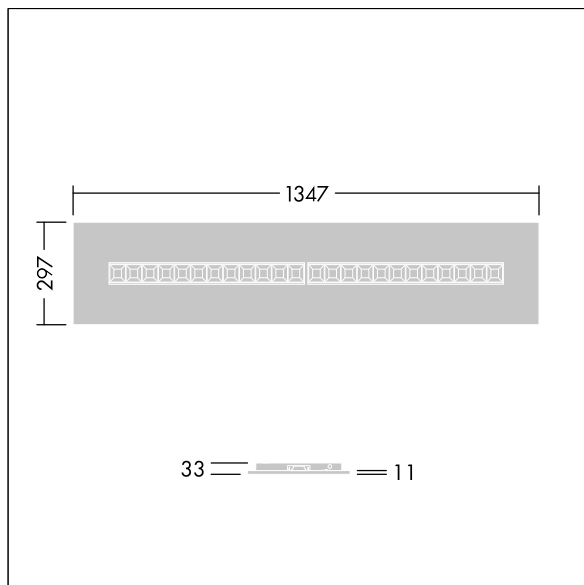

Omega Moduline

96637033 OMEGA M 4800-840 HF WHG 3X12F

THORN

Omega Moduline

A sustainable LED panel utilising replaceable modular linear LED light sources and driver for office and education applications. Each complete LED module can be easily replaced tool-free and offers a simple click-in mechanism, this allows a change of LED modules at end of life or the change of colour temperature or colour rendering if desired. A combination of deep cells with primary lenses provides high quality lighting with even light distribution and efficient glare control at very high brightness of the LED modules. Electronic, fixed output control gear. Class II electrical, IP20, Impact strength: IK03. Body: white mild sheet steel. LED module reflector finished in white. Suitable for recessed lay in grid ceilings as standard and when combined with additional accessories will allow installation in concealed ceilings, plasterboard ceilings, surface-mounted and suspended. All accessories need to be ordered separately. Rated median useful life: L90 50000 h at 25 °C. Colour Rendering Index min.: 80 Complete with 4000K LED.

Dimensions: 1347 x 297 x 33 mm
Luminaire input power: 32.7 W
Luminaire luminous flux: 5000 lm
Luminaire efficacy: 153 lm/W
Weight: 1.92 kg

TLG_OMGM_F_1200X300.jpg

TLG_OMGM_M_300X1350.wmf

This product contains a light source of energy efficiency class D.