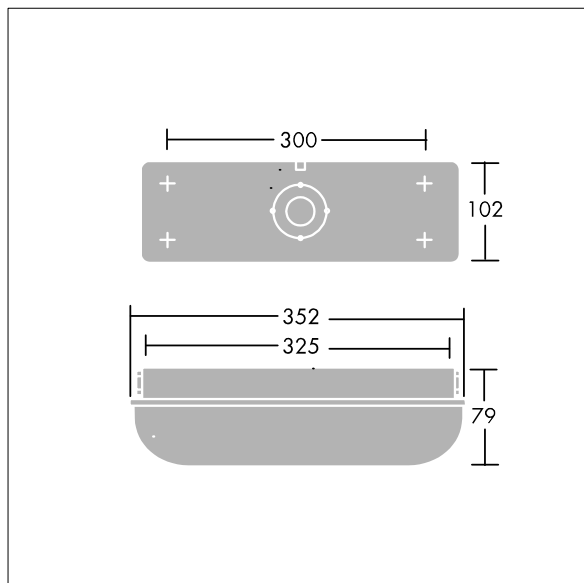

Escort

A self-contained, IP65, weatherproof bulkhead luminaire. Electronic, fixed output control gear with 3 hour, manual test, emergency lighting circuit. Durable, white, stove enamelled die-cast aluminium body and opal polycarbonate diffuser with vandal resistant screw fixings (Type T25 TORX screwdriver required). Suitable for interior and exterior industrial or public amenity usage. Complete with 4000K LED

ambient temperature: 0°C to +25°C

Dimensions: 352 x 102 x 79 mm
 Luminaire input power: 7.8 W
 Luminaire luminous flux: 1000 lm
 Luminaire efficacy: 128 lm/W
 Weight: 1.3 kg

TLG_ESCT_F_LEDPDB.jpg

TLG_ESCT_M_LEDLD1.wmf