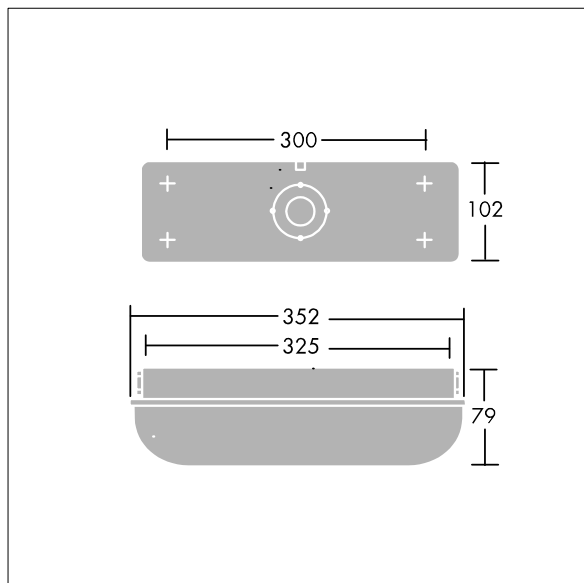

Escort

THORN

93917015 ESCORT 1000 840 HF E3

IP65	IK10	⊕	CE	⚡	EAC	✂	⊗	850°C	T _a 25	
------	------	---	----	---	-----	---	---	-------	-------------------	--

Escort

A self-contained, IP65, weatherproof bulkhead luminaire. Electronic, fixed output control gear with 3 hour, manual test, emergency lighting circuit. Durable, white, stove enamelled die-cast aluminium body and opal polycarbonate diffuser with vandal resistant screw fixings (Type T25 TORX screwdriver required). Suitable for interior and exterior industrial or public amenity usage. Complete with 4000K LED

ambient temperature: 0°C to +25°C

Dimensions: 352 x 102 x 79 mm
Luminaire input power: 7.8 W
Luminaire luminous flux: 1000 lm
Luminaire efficacy: 128 lm/W
Weight: 1.3 kg

TLG_ESCT_F_LEDPDB.jpg

TLG_ESCT_M_LEDLD1.wmf