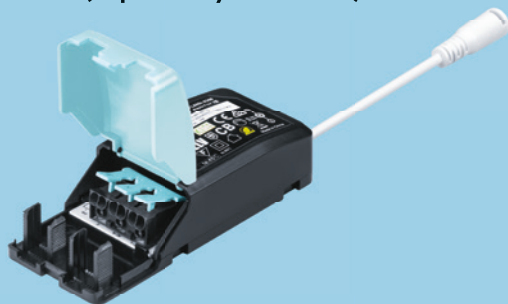

Zoe Vario

Slim LED Downlight

Meet Zoe Vario

Slim and adaptable,
Zoe Vario is perfectly
suited to everyday needs

- Uniform light surface
- Product height of only 26 mm: fits various ceiling types
- Three colour temperatures in one product - simply select 3000 K (warm white), 3500 K or 4000 K (neutral white) to suit the application use
- Replaces conventional downlights with 1×18 W, 1×26 W and 2×18 W CFL and offers up to 50 % energy saving
- Connector for tool-free wiring, also enabling loop-in loop-out
- Flat surface and IP44 rating make cleaning easy
- Suitable to use with the Just Emergency Plug&Play E3 KIT for 3 hours emergency operation (separately available)

Ø210

Ø170

Ø130

Lighting distribution

Zoe Vario 1000lm

cd/klm ULOR: 0% DLOR: 100% LOR: 100%

83lm/W

Installation/Mounting

- Recessed installation into a wide range of ceiling types
- Easy, quick and tool-free installation thanks to an integrated connector with a 3-pole push-terminal (for up to 2.5 mm² wires) enabling loop-in loop-out wiring

Material/Finish

Body: Aluminum white finish
Diffuser: PS

Specification

- Class II electrical
- IP44 (from below), IP20 (from above)
- IK02
- ENEC certified driver
- Ambient operating temperature: -10 to +40 °C (E3: 0 to +25 °C)