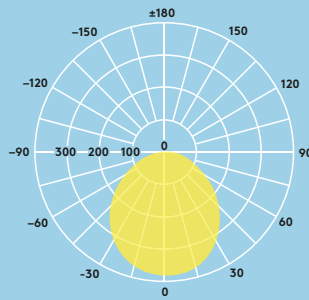

Ø210

Ø170

Ø130

Lighting distribution

Zoe Vario 1000lm

cd/klm ULOR: 0% DLOR: 100% LOR: 100%

83lm/W

Installation/Mounting